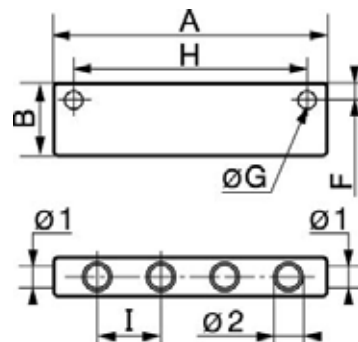

## FITTINGS CROSSES - HOSE CAPS - DISTRIBUTION BLOCKS

### Female distribution block - A16

#### Min / Max operating pressure

0 / 15 bar

Part number	Female thread	Dim. A (mm)	Dim. B (mm)
A16 3814S2	G3/8; G1/4	72	30
A16 3814S3	G3/8; G1/4	108	30
A16 3814S4	G3/8; G1/4	144	30
A16 3814S5	G3/8; G1/4	180	30
A16 3814S6	G3/8; G1/4	216	30